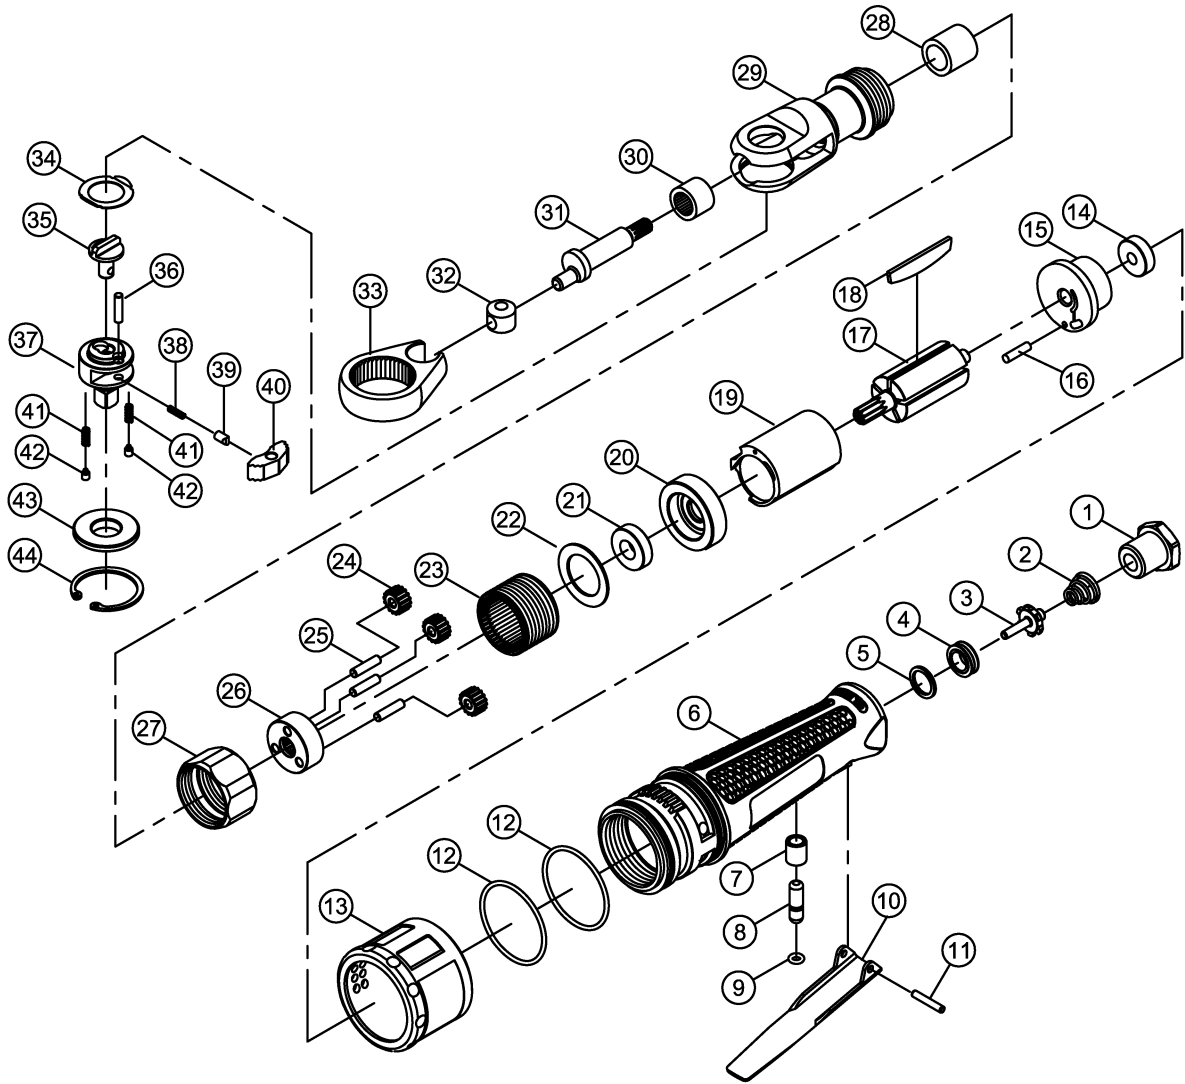

OS-8612L **GAV** HAVALI CIRCIR 1/2"

NO.	PART NO.	PARÇA ADI	ADET	NO.	PART NO.	PARÇA ADI	ADET
01	872401	AIR INLET	1	25	633821	GEAR PIVOT	3
02	872402	VALVE SPRING	1	26	863827L	GEAR PLATE	1
03	872422	VALVE	1	27	863828L	CLAMP NUT	1
04	872423	VALVE SEAT	1	28	863829L	BUSHING	1
05	872403	VALVE SPACER	1	29	863830L	RATCHET HOUSING	1
06	863801	MOTOR HOUSING	1	30	B1212	NEEDLE BEARING(□18x12x12)	1
07	872430	BUSHING	1	31	863832L	CRANK SHAFT	1
08	863805	VALVE STEM	1	32	863834	DRIVE BUSHING	1
09	638013	O-RING	1	33	863835	RATCHET YOKE	1
10	863802	THROTTLE LEVER	1	34	863835L	WASHER	1
11	863803	SPRING PIN	1	35	863836L	REVERSE BUTTON	1
12	863849	O-RING	2	36	863842	PAWL PIVOT	1
13	863822	DEFLECTOR	1	37	863838L-3	3/8" RATCHET ANVIL	1
14	B626Z	BALL BEARING	1	38	863839L	SPRING	1
15	863811	REAR END PLATE	1	39	863840L	SPRING CAP	1
16	308013	SPRING PIN	1	40	863841	RATCHET PAWL	1
17	863818L	ROTOR	1	41	863844	FRICTION SPRING	2
18	633816-CH6	ROTOR BLADE	5	42	863843L	STEEL POST	2
19	633817N	CYLINDER	1	43	863847-3	3/8" THRUST WASHER	1
20	863817	FRONT PLATE	1	44	863848	ANVIL RETAINING RING	1
21	B608ZZ	BALL BEARING	1				
22	863823L	WASHER	1				
23	863824L	INTERNAL GEAR	1	*37	863838L-4	1/2" RATCHET ANVIL	1
24	863825L	PLANET GEAR	3	*43	863847-3	1/2" THRUST WASHER	1